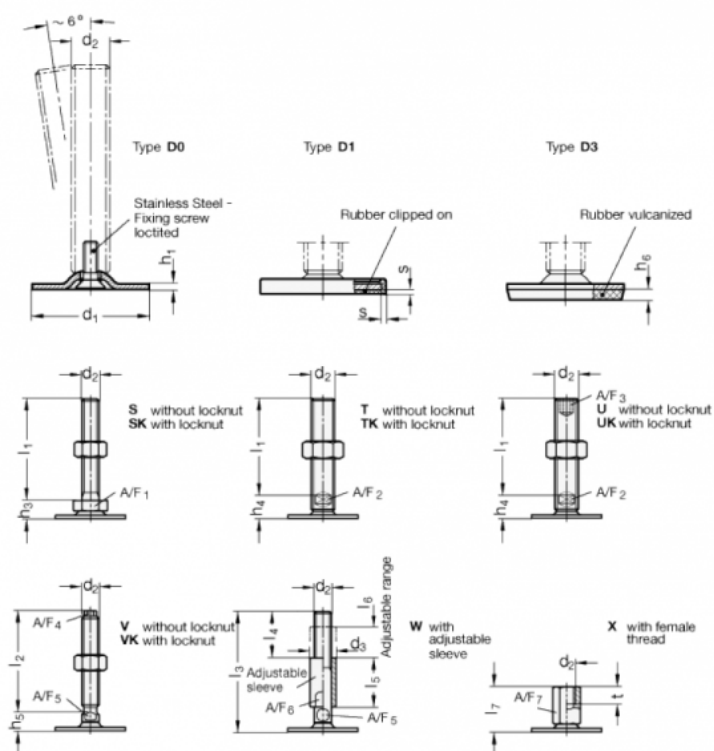

Article number: 204140M1050D3SK
 Description: E+G levelling foot
 GN 41-40-M10-50-D3-SK
 Note: SK With nut, External hexagon at the bottom

Measures

A/F1 = 17
 d_1 = 40
 d_2 = M10
 h_1 = 2
 h_3 = 11
 h_6 = 3.5
 l_1 = 50
 s =